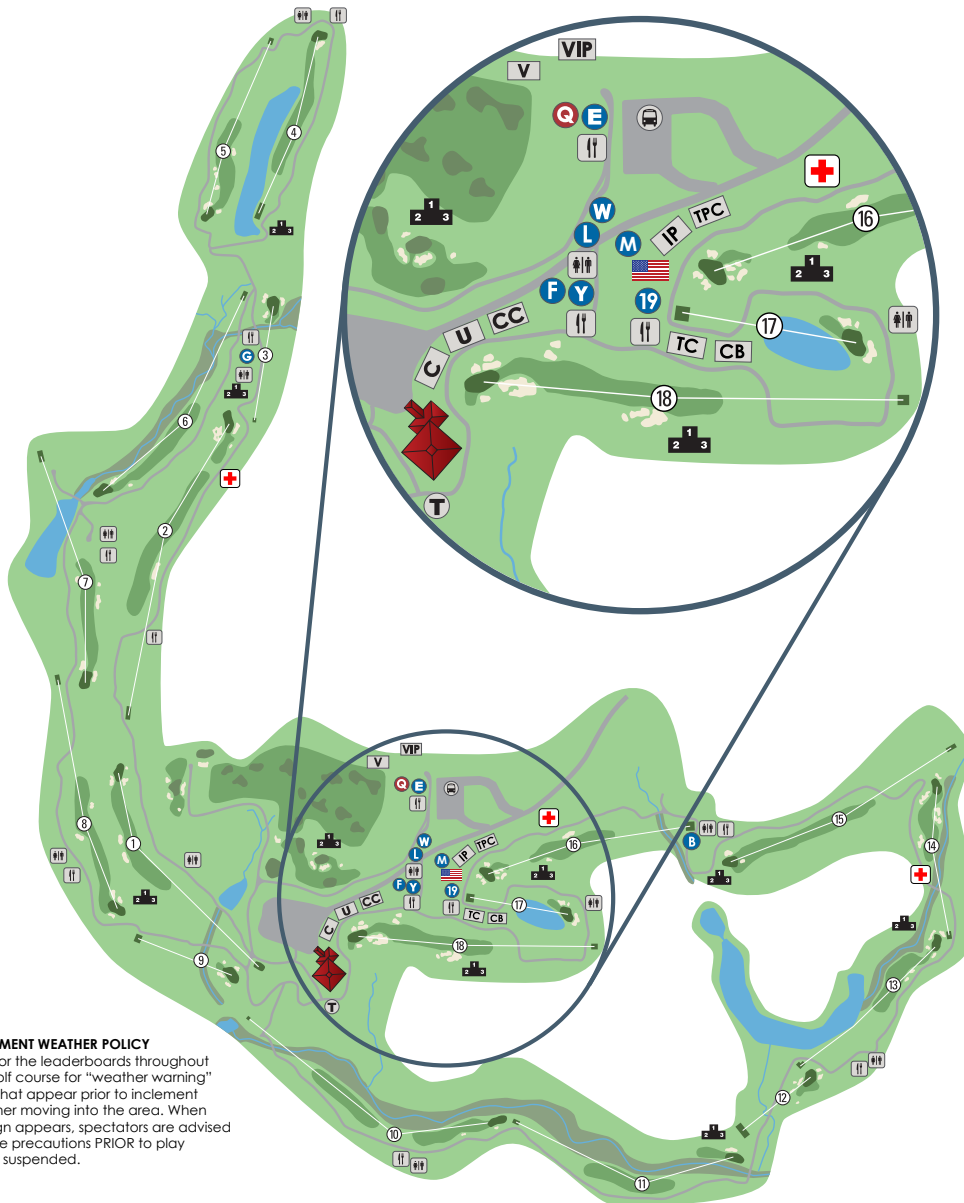

TGR FOUNDATION
A TIGER WOODS CHARITY

Play with Purpose

INCLEMENT WEATHER POLICY

Monitor the leaderboards throughout the golf course for "weather warning" signs that appear prior to inclement weather moving into the area. When this sign appears, spectators are advised to take precautions PRIOR to play being suspended.

LEGEND

B	BGE HOME COOLING ZONE	W	MILITARY HEROES WALL
CB	CABANAS	L	MILITARY LANYARD PICK UP
CC	CAPITAL CLUB	♿	RESTROOMS
C	CHALETs	♿	SHUTTLE DROP-OFF / PICK-UP
ff	CONCESSIONS	T	TOURNAMENT HEADQUARTERS - LOST AND FOUND
F	FAMILY VILLAGE - TGR LEARNING LAB - GAMES	M	TOURNAMENT MERCHANDISE
+	FIRST AID STATION	Q	QUICKEN LOANS SHOT FOR HEROES
19	GREY GOOSE 19 TH HOLE - 21 AND OLDER	TC	TROPHY CLUB
G	THE GROVE - BGE HOME COOLING ZONE	TPC	TPC POTOMAC MEMBER TENT
IP	INDEPENDENCE PAVILION	U	UNITED AIRLINES FAIRWAY CLUB
LB	LEADERBOARD	VIP	VIP ENTRANCE
LM	LOCKHEED MARTIN MILITARY PAVILION	V	VOLUNTEER VILLAGE
E	MAIN STREET - TOURNAMENT ENTRANCE - WILL CALL - CORPORATE EXPOS - ATM	Y	THE YARD - ATM - BGE HOME COOLING ZONE - BONFISH GRILL - RUTH'S CHRIS STEAK HOUSE - VIDEO BOARD

*ALL CIRCLE ICONS ARE OPEN TO THE PUBLIC

HOLE	PAR	YARDAGE	HOLE	PAR	YARDAGE
1	4	440	10	5	560
2	5	619	11	4	470
3	3	225	12	3	168
4	4	440	13	4	360
5	4	365	14	4	299
6	4	484	15	4	490
7	4	452	16	4	412
8	4	467	17	3	190
9	3	201	18	4	465
OUT	35	3693	IN	35	3414
			TOTAL	70	7107

For daily pairings and tee times during competition rounds, visit QLNational.com/pairings

#MomentsMadeHere

f t i @QLNational

Follow the race for the FedExCup all season long. PGATOUR.com