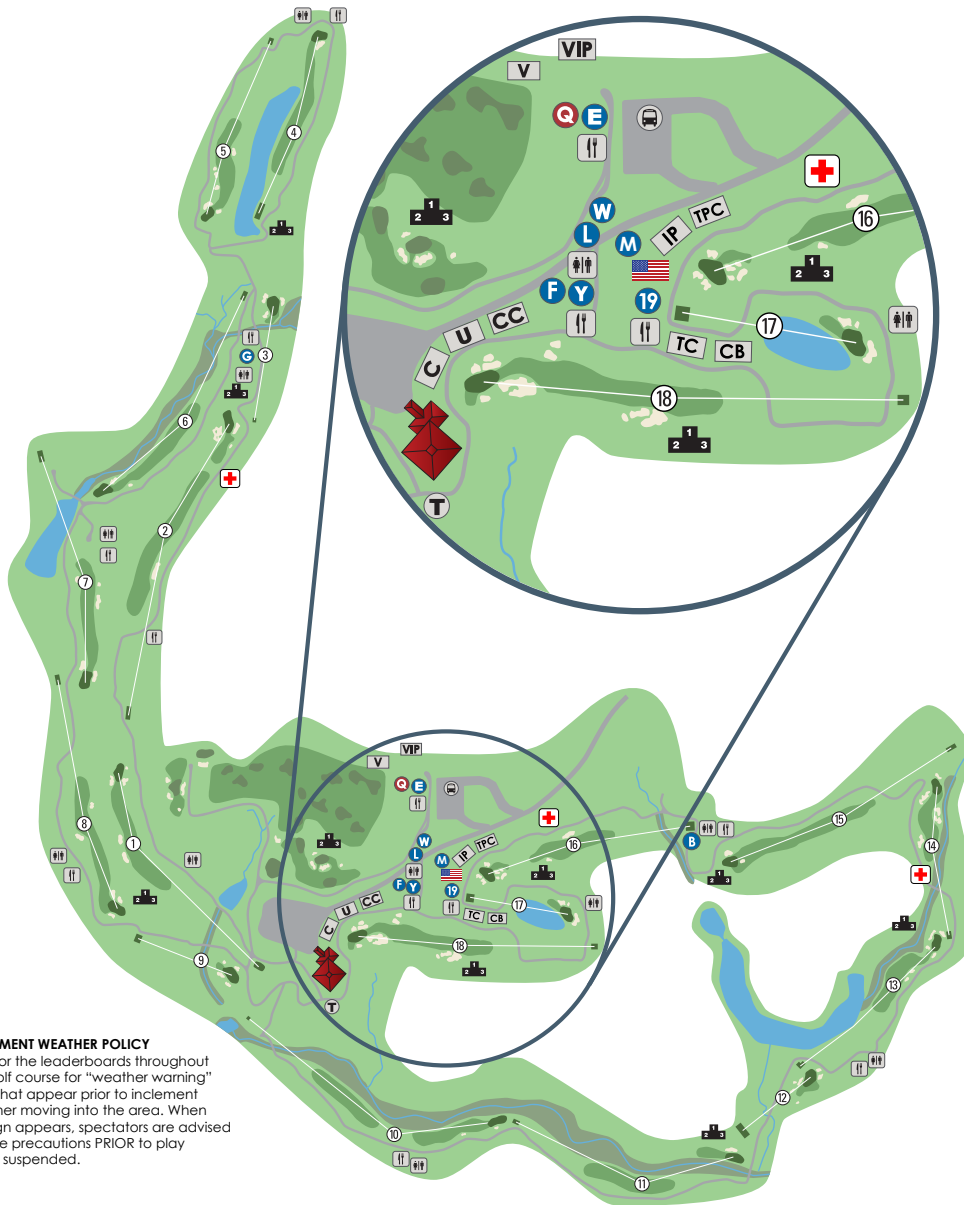

TGR FOUNDATION
A TIGER WOODS CHARITY

Play with Purpose

INCLEMENT WEATHER POLICY

Monitor the leaderboards throughout the golf course for "weather warning" signs that appear prior to inclement weather moving into the area. When this sign appears, spectators are advised to take precautions PRIOR to play being suspended.

LEGEND

- B** BGE HOME COOLING ZONE
- CB** CABANAS
- CC** CAPITAL CLUB
- C** CHALETS
- ff** CONCESSIONS
- F** FAMILY VILLAGE
- TGR LEARNING LAB
- GAMES
- +** FIRST AID STATION
- 19** GREY GOOSE 19TH HOLE
- 21 AND OLDER
- G** THE GROVE
- BGE HOME COOLING ZONE
- IP** INDEPENDENCE PAVILION
- LB** LEADERBOARD
- LM** LOCKHEED MARTIN MILITARY PAVILION
- TOURNAMENT ENTRANCE
- WILL CALL
- CORPORATE EXPOS
- ATM
- E** THE YARD
- ATM
- BGE HOME COOLING ZONE
- BORNESH GRILL
- RUTH'S CHRIS STEAK HOUSE
- VIDEO BOARD
- W** MILITARY HEROES WALL
- L** MILITARY LANYARD PICK UP
- ff** RESTROOMS
- SD** SHUTTLE DROP-OFF / PICK-UP
- T** TOURNAMENT HEADQUARTERS
- LOST AND FOUND
- M** TOURNAMENT MERCHANDISE
- Q** QUICKEN LOANS SHOT FOR HEROES
- TC** TROPHY CLUB
- TPC** TPC POTOMAC MEMBER TENT
- U** UNITED AIRLINES FAIRWAY CLUB
- VIP** VIP ENTRANCE
- V** VOLUNTEER VILLAGE

*ALL CIRCLE ICONS ARE OPEN TO THE PUBLIC

HOLE	PAR	YARDAGE	HOLE	PAR	YARDAGE
1	4	440	10	5	560
2	5	619	11	4	470
3	3	225	12	3	168
4	4	440	13	4	360
5	4	365	14	4	299
6	4	484	15	4	490
7	4	452	16	4	412
8	4	467	17	3	190
9	3	201	18	4	465
OUT	35	3693	IN	35	3414
			TOTAL	70	7107

For daily pairings and tee times during competition rounds, visit QLNational.com/pairings

#MomentsMadeHere

f @QLNational

Follow the race for the FedExCup all season long. PGATOUR.com